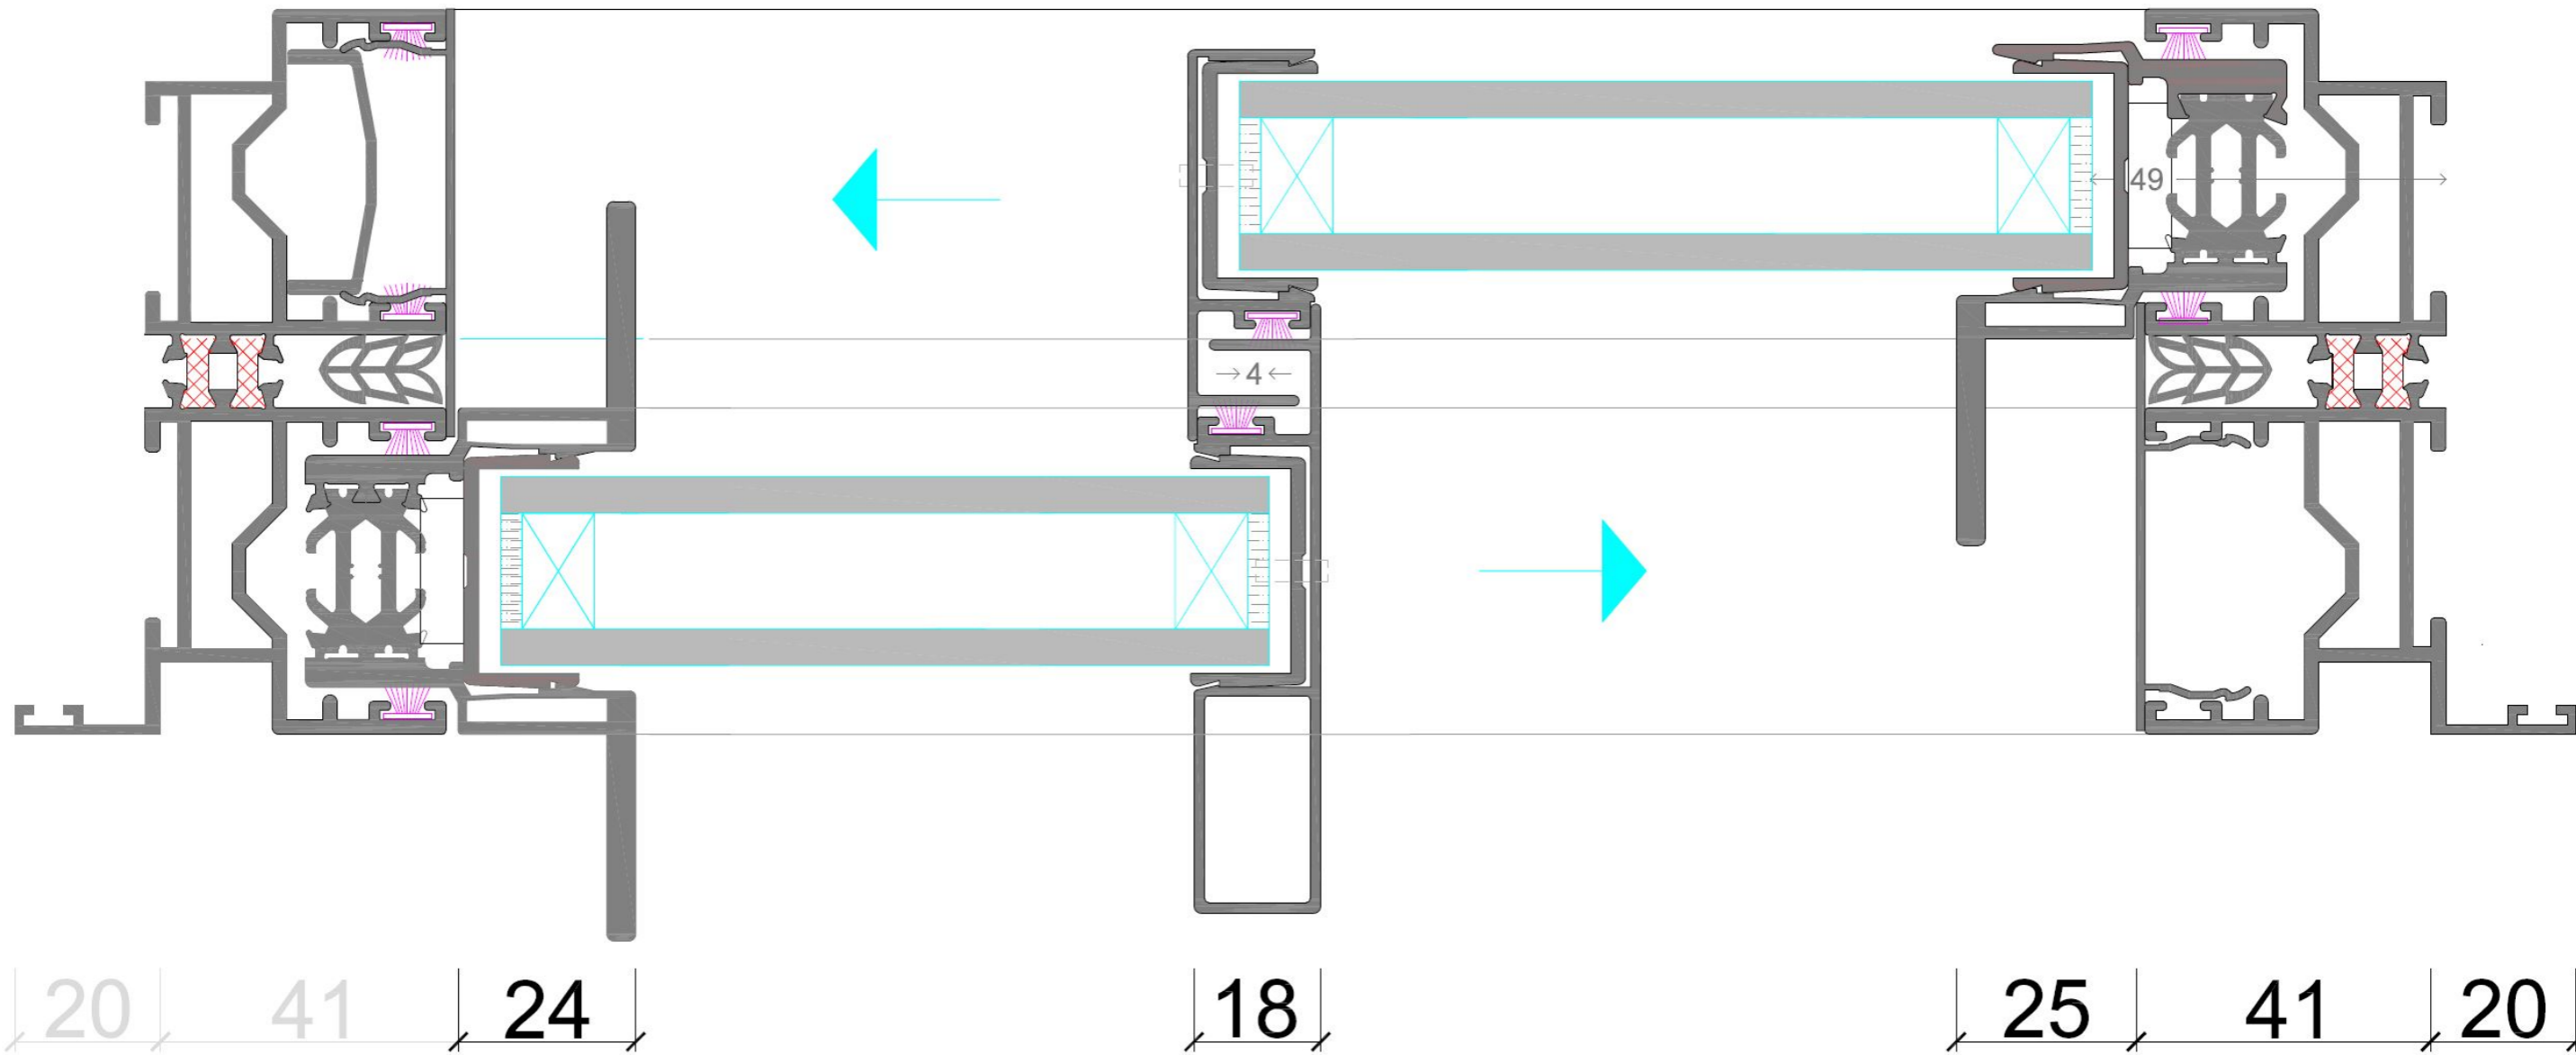

WAS

wood

Aluminium

Steel

Alüminyum Ürünler
Aluminium products

Minimal Sürme Portfolyo
Minimal Sliding System Portfolio

A Guide to where
THE BEST CHEFS
Eat

WAS İnşaat Sanayi ve Ticaret A.Ş.